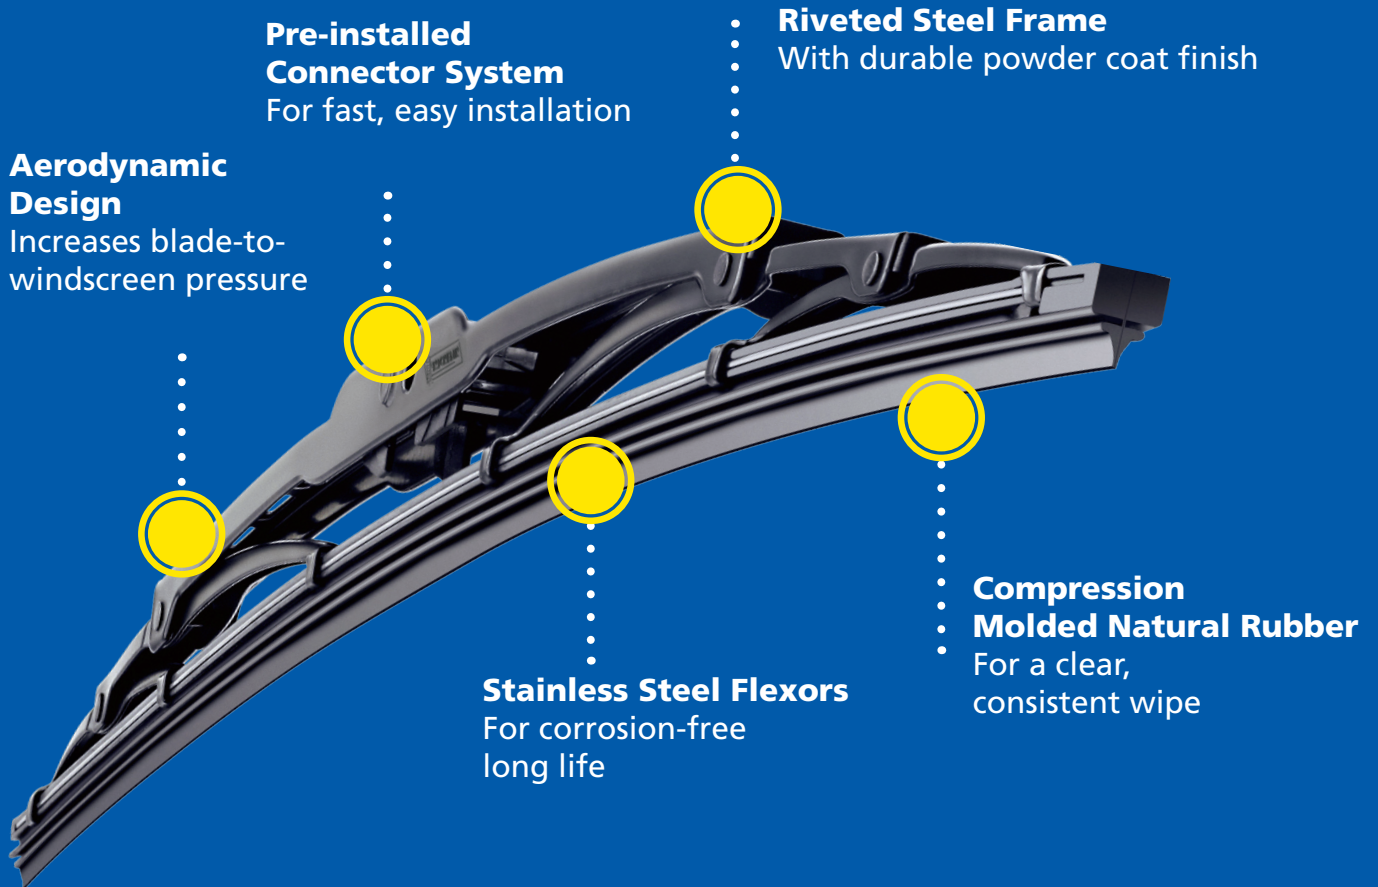

ALL WEATHER PERFORMANCE

- All season performance in rain, snow and ice

DURABILITY

- Heavy duty steel frame for added strength and durability

BLADE FEATURES

- Aerovented riveted design with multi pressure points for streak free wipes
- Compression molded natural rubber for smooth quiet wipes

QUICK AND EASY TO INSTALL

- Quick and easy installation in minutes with EZ LOK™ connector system
- Fits 100% of traditional applications*
- Step by step installation videos available

*9x3 & 9x4 hook, 1/4" pin, 3/16" Pin, 7mm Bayonet

MICHELIN

Michelin® RainForce™

Get a clear view of the road ahead.

Pre-installed Connector System
For fast, easy installation

Riveted Steel Frame
With durable powder coat finish

Aerodynamic Design
Increases blade-to-windscreen pressure